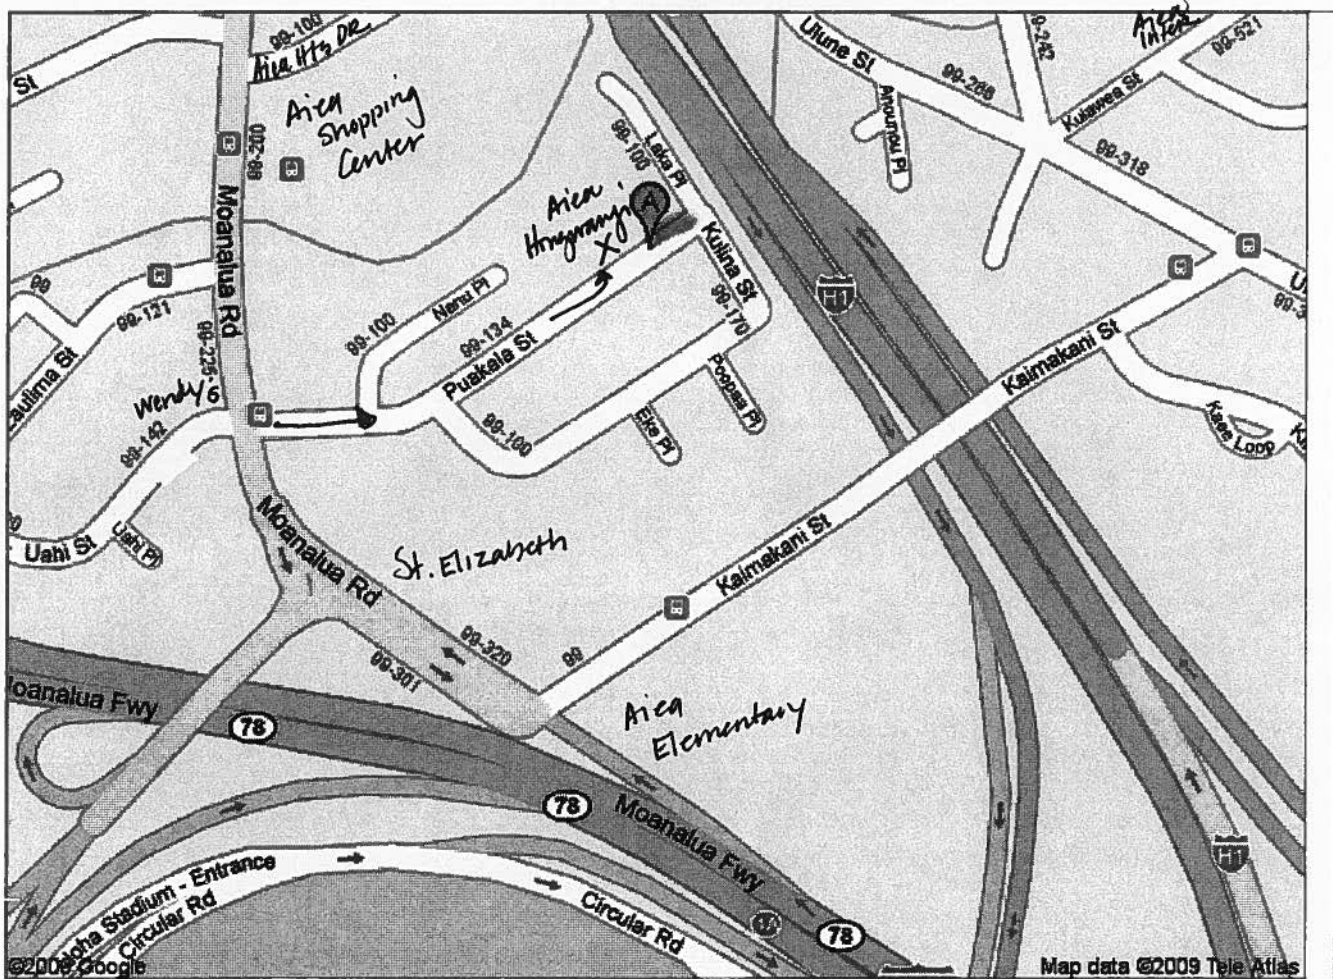

Hongwanji Mission near Aiea, HI

Get Google Maps on your phone

Text the word "GMAPS" to 466453

**A. Aiea Hongwanji Mission**

99-186 Puakala St, Aiea, HI

From Ewa:

H-1 Freeway; take Aiea Exit; Past 1st traffic light near St. Elizabeth School and turn right at the next traffic light onto Puakala Street. Aiea Hongwanji is near the end of the street on your left.

From Pearlridge, heading towards the Stadium on Moanalua Road:

Go past Aiea Heights Drive, past Aiea Shopping Center and past the Union 76 Station on your left. Turn left at the traffic light just past the Union 76 Station onto Puakala Street. Aiea Hongwanji is near the end of the street on your left.

From Honolulu via Moanalua Freeway:

Take the Aiea/Stadium Exit, Aiea Elementary School will be on your right. At the 2nd traffic light past Aiea Elementary School, turn right onto Puakala Street. Aiea Hongwanji is at the end of the street on your left.